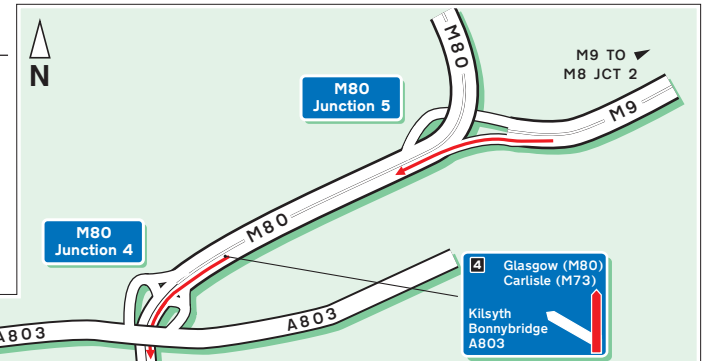

### Public Transport

**By Rail, Croy Station.**  
Approximately 10 minutes taxi ride away.  
For information on train operators and times  
phone National Rail Enquiries on 0845 7484950.

**By Air, Glasgow Airport.**  
Approximately 40 minutes drive away.

CUMBERNAULD

**FROM EDINBURGH**