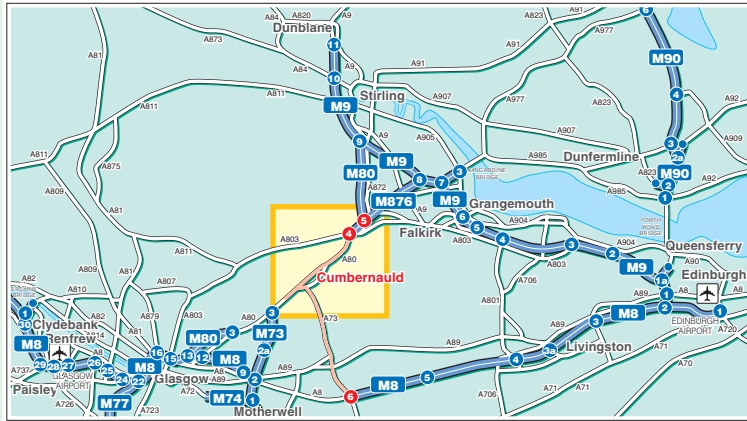

### Public Transport

**By Rail, Croy Station.**  
Approximately 10 minutes taxi ride away.  
For information on train operators and times  
phone National Rail Enquiries on 0845 7484950.

**By Air, Glasgow Airport.**  
Approximately 40 minutes drive away.

CUMBERNAULD

**FROM EDINBURGH**