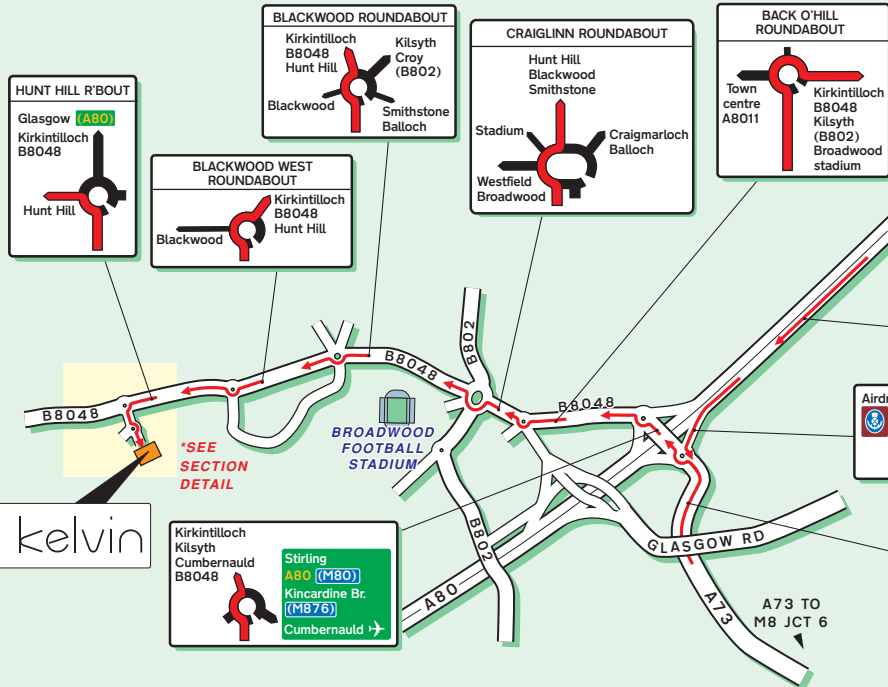

### Public Transport

**By Rail, Croy Station.**  
Approximately 10 minutes taxi ride away.  
For information on train operators and times  
phone National Rail Enquiries on 0845 7484950.

**By Air, Glasgow Airport.**  
Approximately 40 minutes drive away.

CUMBERNAULD

**FROM EDINBURGH**