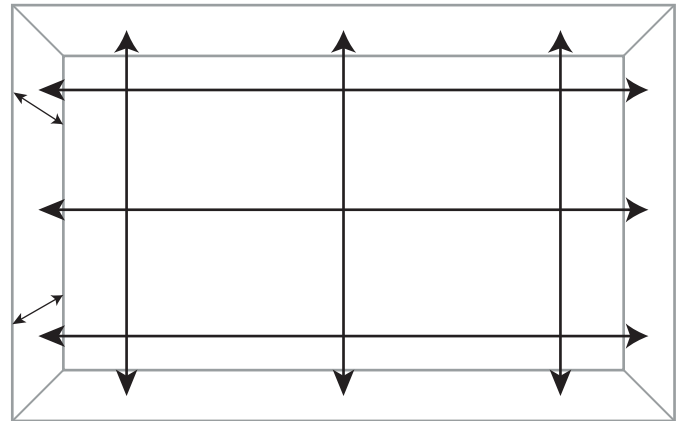

Wardrobe Measurements

kelvin®

What you need...

Tape Measure

Pencil

Spirit Level

Measure the height across the space you plan to fit your wardrobe (especially if you are installing a floor to ceiling system). Only order according to the smallest height and largest width to guarantee your sliding wardrobes will fit effortlessly into the space. Please note that our standard internal storage solutions will require a wardrobe depth of at least 600mm.

Length:

Height:

Depth: